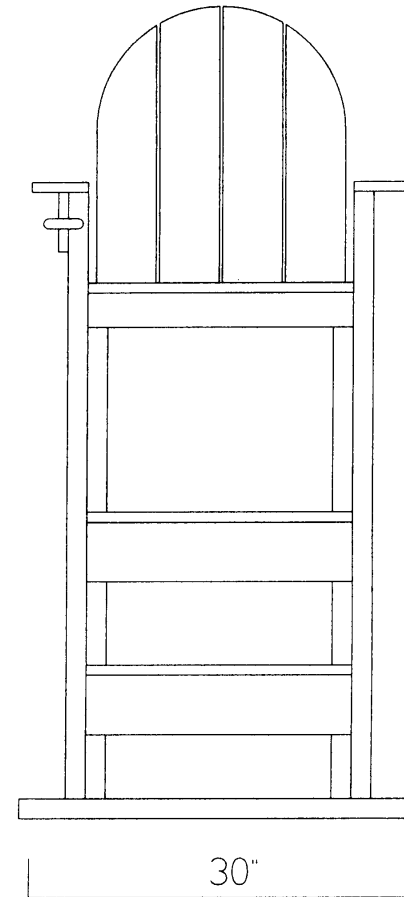

2014
LIFEGUARD CHAIR 40" SEAT

SIDE VIEW

FRONT VIEW