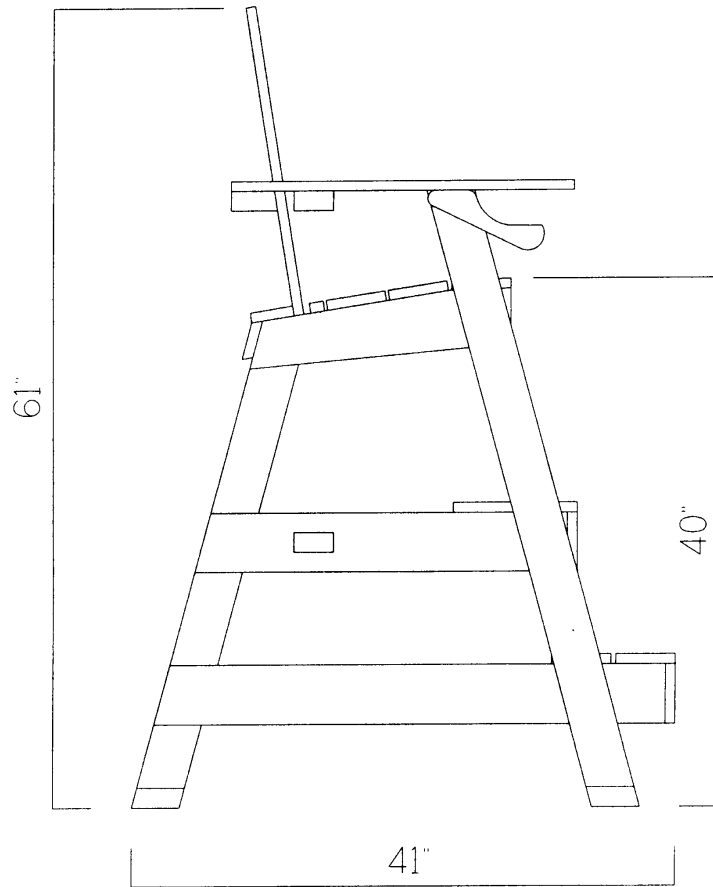

2014
LIFEGUARD CHAIR 40" SEAT

SIDE VIEW

FRONT VIEW