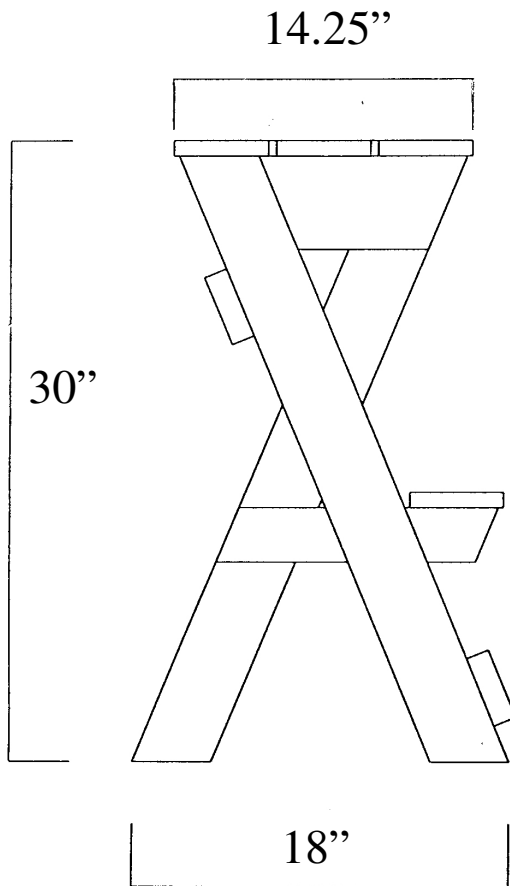

302X LIFEGUARD STOOL

SIDE VIEW

FRONT VIEW