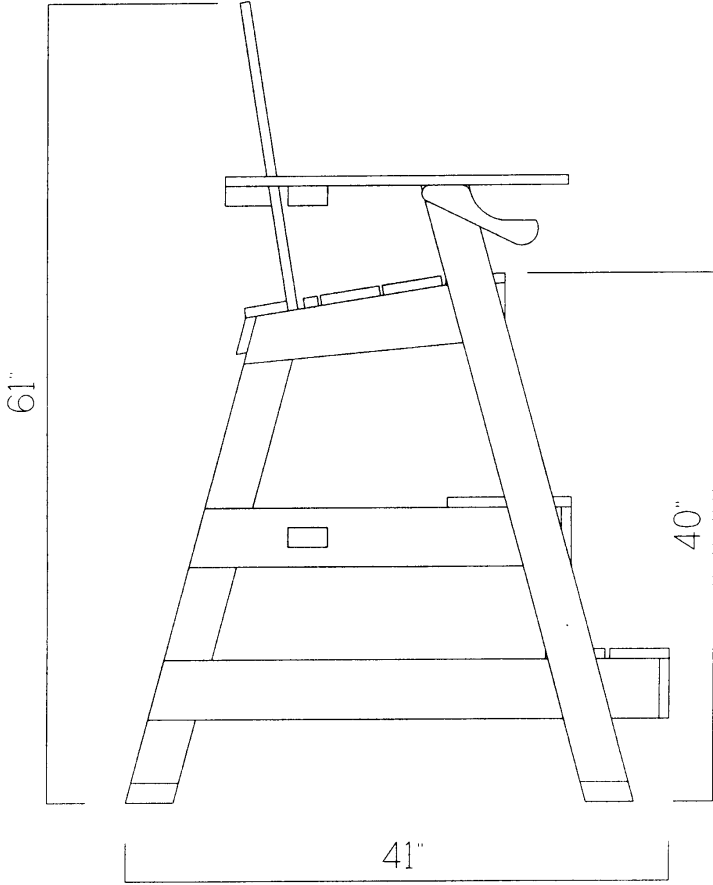

2014
LIFEGUARD CHAIR 40" SEAT

SIDE VIEW

FRONT VIEW