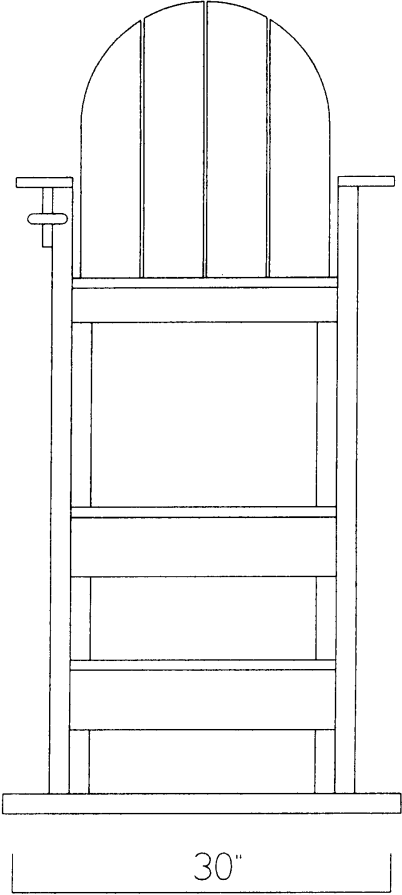

2014
LIFEGUARD CHAIR 40" SEAT

SIDE VIEW

FRONT VIEW