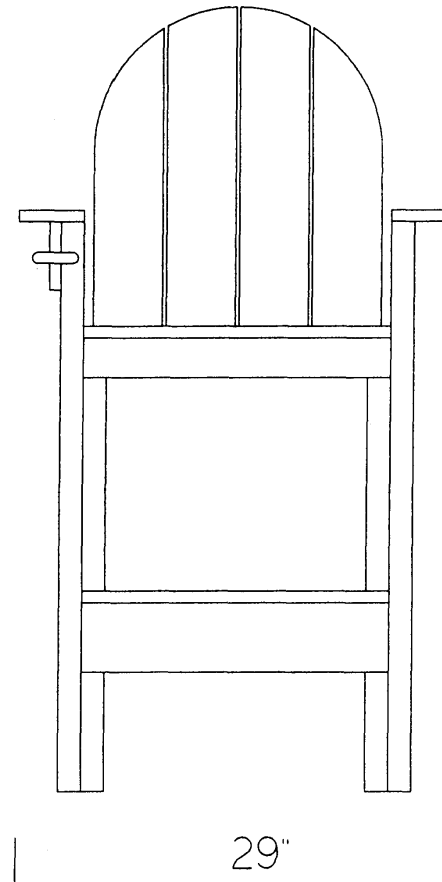

**2010-P
PLATFORM LIFEGUARD CHAIR**

SIDE VIEW

FRONT VIEW

www.watersafety.com