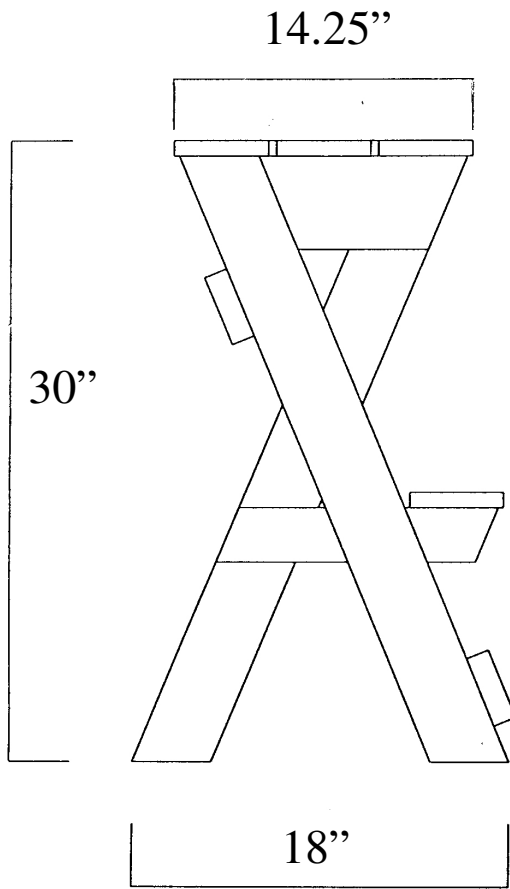

302X LIFEGUARD STOOL

SIDE VIEW

FRONT VIEW